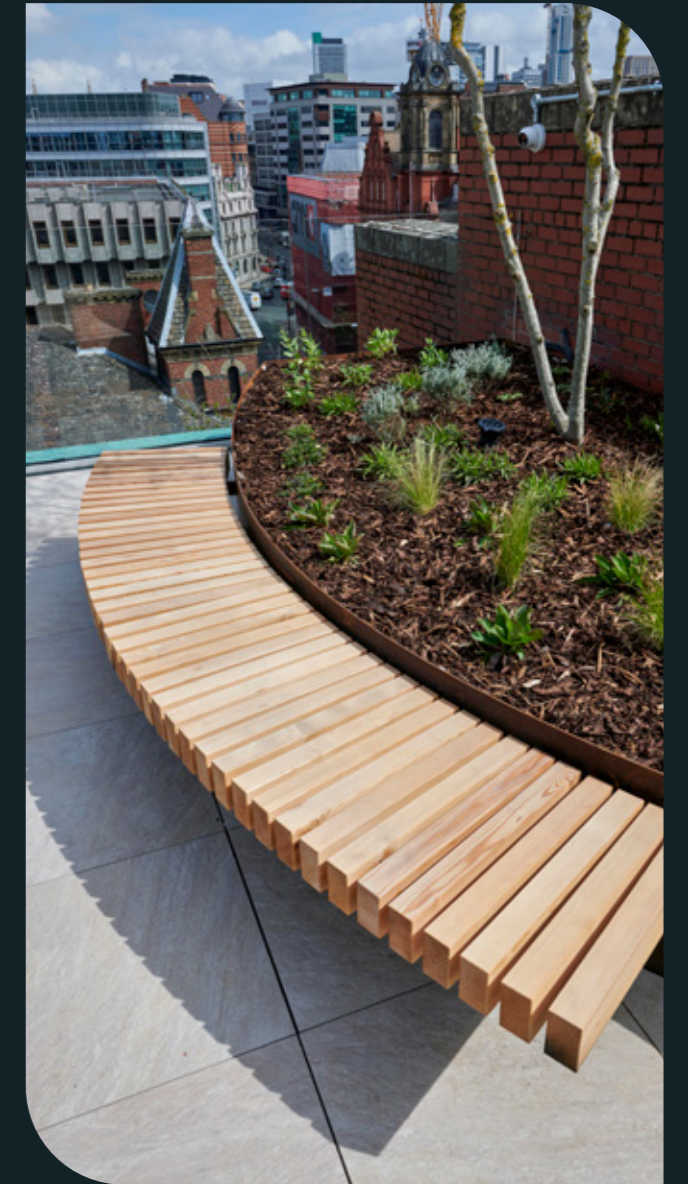

Inspiration

Tailors Corner

Leeds, LS1

Tailors Corner is one of Leeds' most iconic city centre landmarks, and its refurbishment required contemporary design without detracting from the building's original grandeur. A key new feature is a roof garden for the sole use of the sixth-floor occupier, and the landscape architect wanted this to be a garden in its truest sense.

Featured Products

Surface

Atria Porcelain Tiles

Planters

Skape Corten Steel

Support Structure

Raafit Adjustable Pedestals & Joists