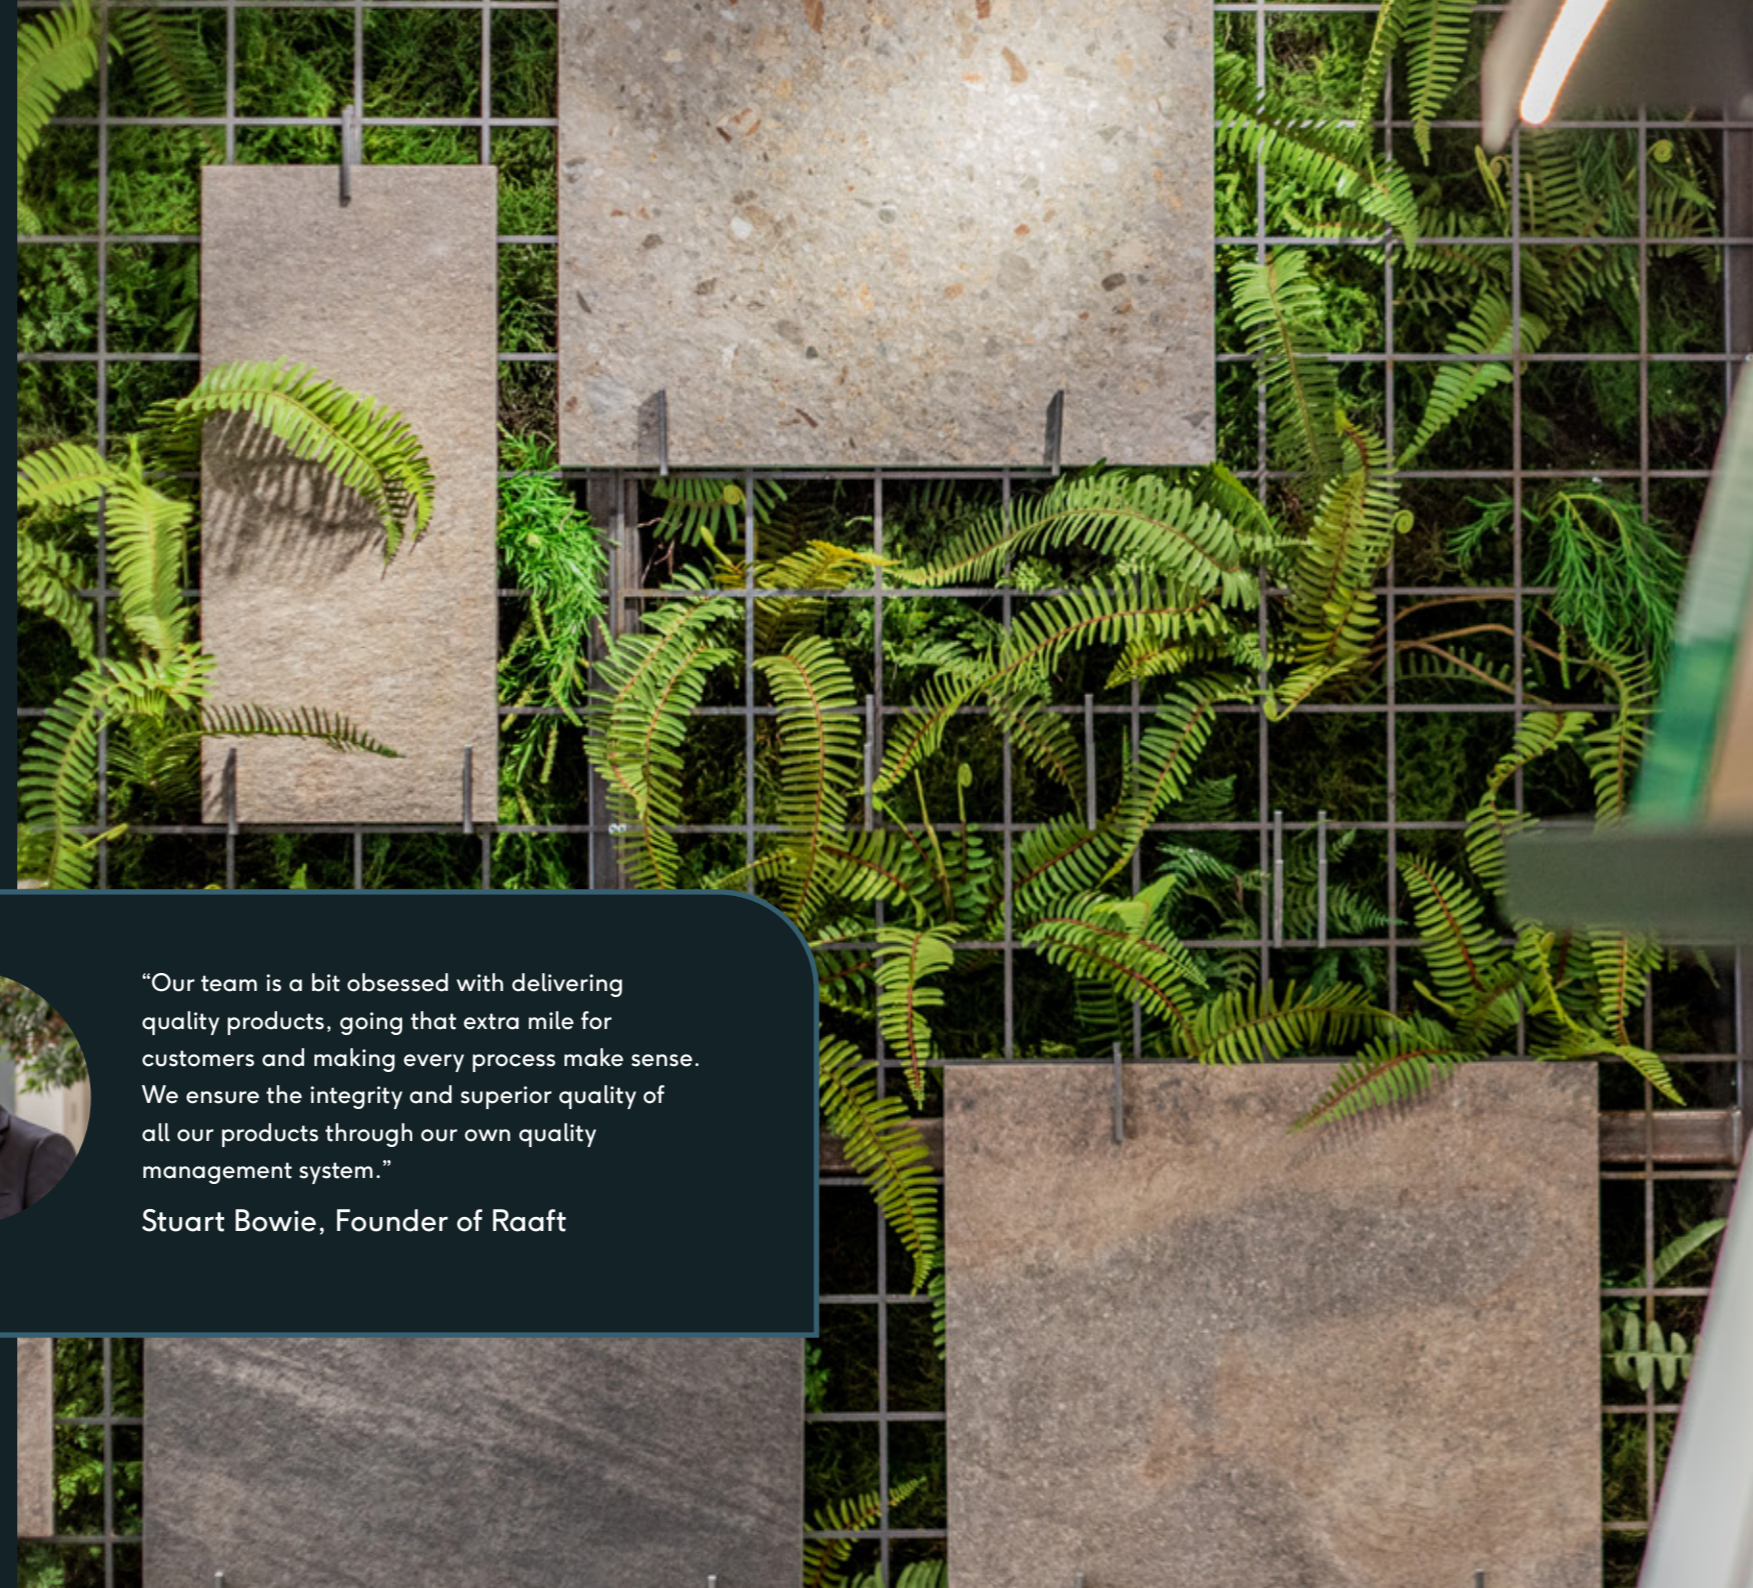

Stuart Bowie, Founder of Raaft

Inspiration

Tailors Corner

Leeds, LS1

Tailors Corner is one of Leeds' most iconic city centre landmarks, and its refurbishment required contemporary design without detracting from the building's original grandeur. A key new feature is a roof garden for the sole use of the sixth-floor occupier, and the landscape architect wanted this to be a garden in its truest sense.